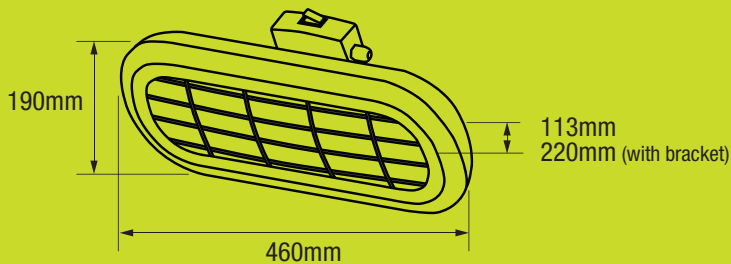

Outdoor Living Extended

Enjoy entertaining outdoors with the great new Manrose Terrazza 2000W radiant heater.

Powerful long range heat projection is delivered by new low glare amber halogen lamp and reflector technology.

Great for home, public outdoor hospitality areas like cafes, restaurants and bars as well as commercial indoor applications.

Propelling the energy of a great alfresco environment has just become a lot easier with the powerful new technology Manrose Terrazza.

Technical Specifications