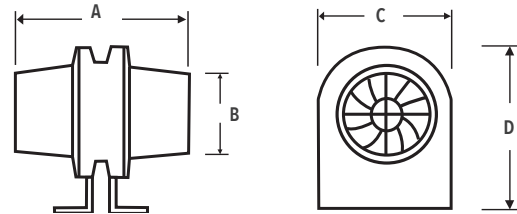

## DIMENSION INFORMATION (MM)

Models	A	B	C	D	E
SFLP125	155	125	125	195	258
SFLP150	200	143	170	185	-

Dimensions - SFLP125

Dimensions - SFLP150

## TECHNICAL SPECIFICATION & PERFORMANCE DATA

Models	SFLP125	SFLP150
Fan	CFD225	WhisperVent
Power	220 - 240V	220 - 240V
Fan Performance	39 l/s, 140m <sup>3</sup> /hr	94 l/s, 340m <sup>3</sup> /hr
Fan Wattage	20W	46W
Maximum Pressure	120 Pa	160 Pa
Fan Speed	1400 RPM	2750 RPM
Sound Level	45 dB(A)	38 dB(A)
Max. Operating Temp	50°C	80°C
IP Rating	IPX4	IPX2