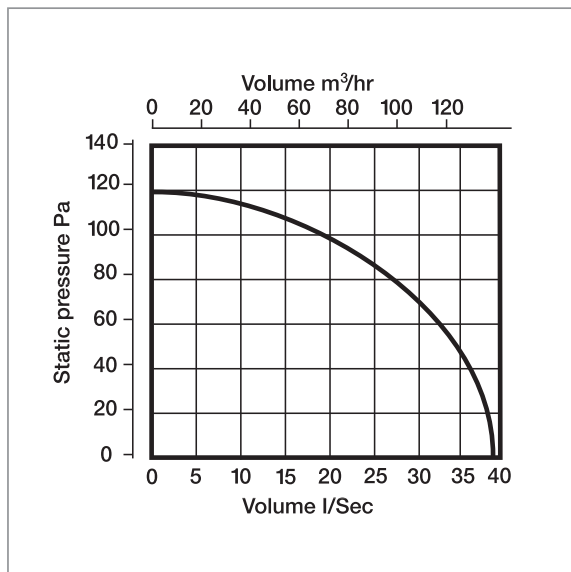

## DIMENSION INFORMATION (MM)

Models	A	B	C	D	E
SFLP125	155	125	125	195	258
SFLP150	200	143	170	185	-

Dimensions - SFLP125

Dimensions - SFLP150

## TECHNICAL SPECIFICATION & PERFORMANCE DATA

Models	SFLP125	SFLP150
Fan	CFD225	WhisperVent
Power	220 - 240V	220 - 240V
Fan Performance	39 l/s, 140m <sup>3</sup> /hr	94 l/s, 340m <sup>3</sup> /hr
Fan Wattage	20W	46W
Maximum Pressure	120 Pa	160 Pa
Fan Speed	1400 RPM	2750 RPM
Sound Level	45 dB(A)	38 dB(A)
Max. Operating Temp	50°C	80°C
IP Rating	IPX4	IPX2