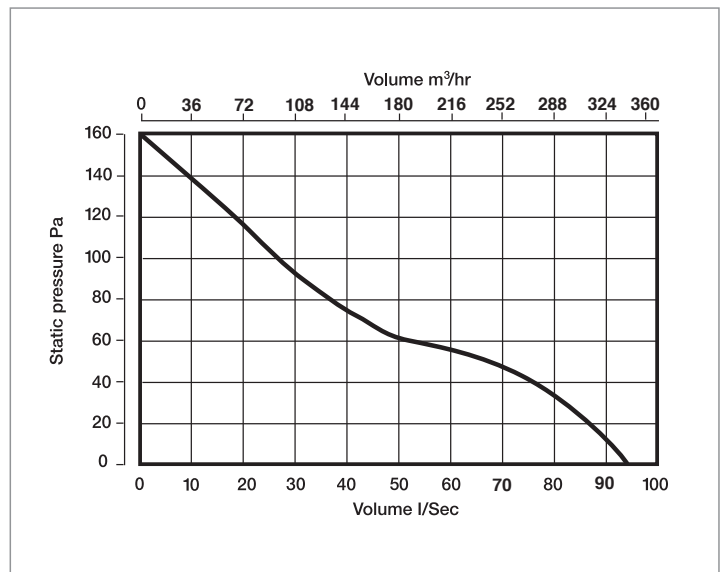

Performance - SFLP150