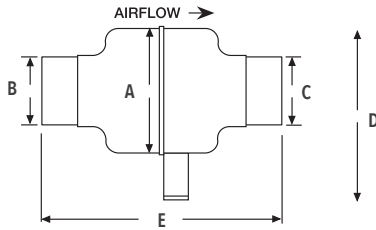

## DIMENSION INFORMATION (MM)

Models	A	B	C	D	E
SFLP125	155	125	125	195	258
SFLP150	200	143	170	185	-

Dimensions - SFLP125

Dimensions - SFLP150

## TECHNICAL SPECIFICATION & PERFORMANCE DATA

Models	SFLP125	SFLP150
Fan	CFD225	WhisperVent
Power	220 - 240V	220 - 240V
Fan Performance	39 l/s, 140m <sup>3</sup> /hr	94 l/s, 340m <sup>3</sup> /hr
Fan Wattage	20W	46W
Maximum Pressure	120 Pa	160 Pa
Fan Speed	1400 RPM	2750 RPM
Sound Level	45 dB(A)	38 dB(A)
Max. Operating Temp	50°C	80°C
IP Rating	IPX4	IPX2