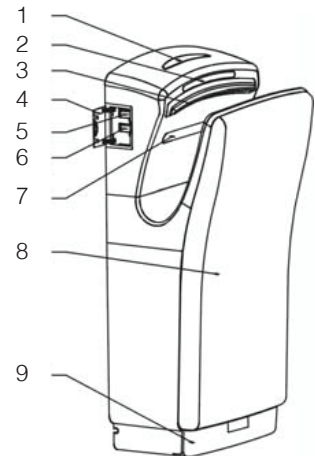

Components

1. Countdown Indicator
2. Sensor
3. Air Outlet
4. Side Window
5. Power Switch
6. Heat Switch
7. Display Screen
8. Front Cover
9. Tray

Package

- 1x Rapid Dry Jet hand dryer
- 1x Installation template
- 1x User instructions
- 1x Cleaning brush
- 1x Filter bag
- 1x Installation package:
 - (5x) screws
 - (5x) wall plugs (Ø8mm)