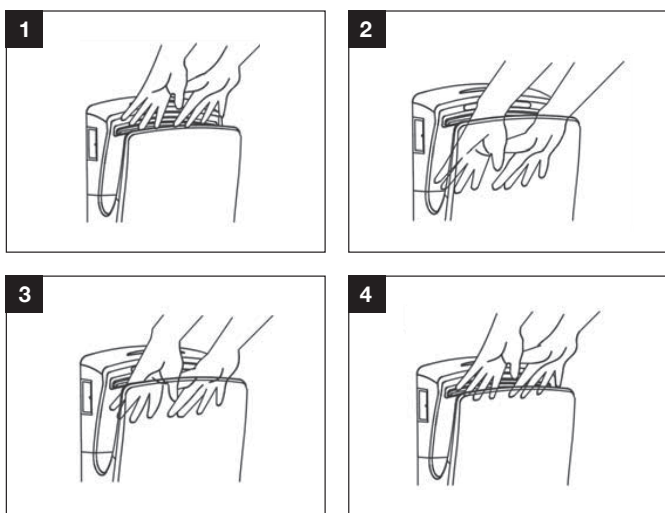

Components

1. Countdown Indicator
2. Sensor
3. Air Outlet
4. Side Window
5. Power Switch
6. Heat Switch
7. Display Screen
8. Front Cover
9. Tray

Package

- 1x Rapid Dry Jet hand dryer
- 1x Installation template
- 1x User instructions
- 1x Cleaning brush
- 1x Filter bag
- 1x Installation package:
 - (5x) screws
 - (5x) wall plugs (Ø8mm)

MODEL NO.	RAPJET
IP RATING	IP22
RATED VOLTAGE	240V~
RATED POWER	1400W
FREQUENCY	50Hz

Easy To Use

- No-touch operation.
- Shake excess water from hands.
- Place hands into the slot.
- Move hands up and down.
- Hand dryer stops automatically after hands are removed.