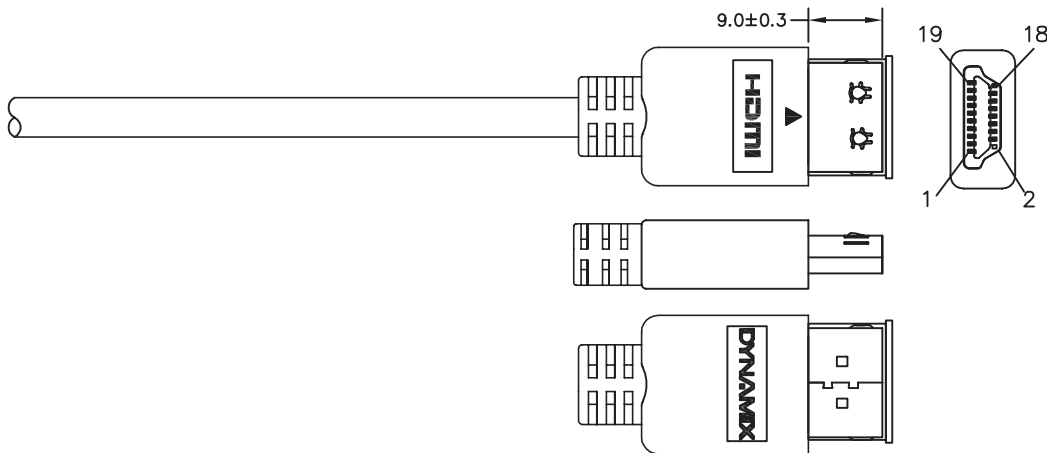

FEATURES

- HDMI 2.0 High-Speed 18Gbps Cable
- High Resolution up to 4K@60Hz
- Supports Ethernet, CEC 2.0, 3D, ARC & 2x simultaneous video streams
- Soft, rubbery and pliable external jacket
- Robust slimline HDMI connectors with an excellent bend radius
- Self-locking HDMI connectors providing a reliable connection
- Gold plated connectors

PRODUCT CODE	DESCRIPTION	MAX RES.	LENGTH
C-HDMI2FL-0	HDMI High Speed 18Gbps Flexi Lock Cable with Ethernet. 30AWG	4K2K@30/60Hz	0.5m
C-HDMI2FL-1	HDMI High Speed 18Gbps Flexi Lock Cable with Ethernet. 30AWG	4K2K@30/60Hz	1m
C-HDMI2FL-1.5	HDMI High Speed 18Gbps Flexi Lock Cable with Ethernet. 30AWG	4K2K@30/60Hz	1.5m
C-HDMI2FL-2	HDMI High Speed 18Gbps Flexi Lock Cable with Ethernet. 30AWG	4K2K@30/60Hz	2m
C-HDMI2FL-3	HDMI High Speed 18Gbps Flexi Lock Cable with Ethernet. 30AWG	4K2K@30/60Hz	3m
C-HDMI2FL-4	HDMI High Speed 18Gbps Flexi Lock Cable with Ethernet. 30AWG	4K2K@30/60Hz	4m
C-HDMI2FL-5	HDMI High Speed 18Gbps Flexi Lock Cable with Ethernet. 28AWG	4K2K@30/60Hz	5m
C-HDMI2FL-7.5	HDMI High Speed 18Gbps Flexi Lock Cable with Ethernet. 26AWG	4K2K@30/60Hz	7.5m
C-HDMI2FL-10	HDMI High Speed 18Gbps Flexi Lock Cable with Ethernet. 26AWG	4K2K@30Hz	10m
C-HDMI2FL-10F	HDMI High Speed 18Gbps Flexi Lock Cable with Ethernet. 26AWG. Ferrite Core	4K2K@30Hz	10m
C-HDMI2FL-12.5	HDMI High Speed 18Gbps Flexi Lock Cable with Ethernet. 26AWG	4K2K@30Hz	12.5m
C-HDMI2FL-15	HDMI High Speed 18Gbps Flexi Lock Cable with Ethernet. 24AWG	4K2K@30Hz	15m
C-HDMI2FL-15F	HDMI High Speed 18Gbps Flexi Lock Cable with Ethernet. 24AWG. Ferrite Core	4K2K@30Hz	15m
C-HDMI2FL-20	HDMI High Speed 18Gbps Flexi Lock Cable with Ethernet. 24AWG	4K2K@30Hz	20m

SPECIFICATIONS

Transmission Speed	18 Gbps
Connector A	HDMI 2.0 Male
Connector B	HDMI 2.0 Male
Lengths Available	0.5m~20m
Audio	32 Audio Channels
Display	10/12bit colour depth
Colour	Black

Flexible

Soft flexible cable jacket allows tighter bend radius & minimises stress on HDMI port