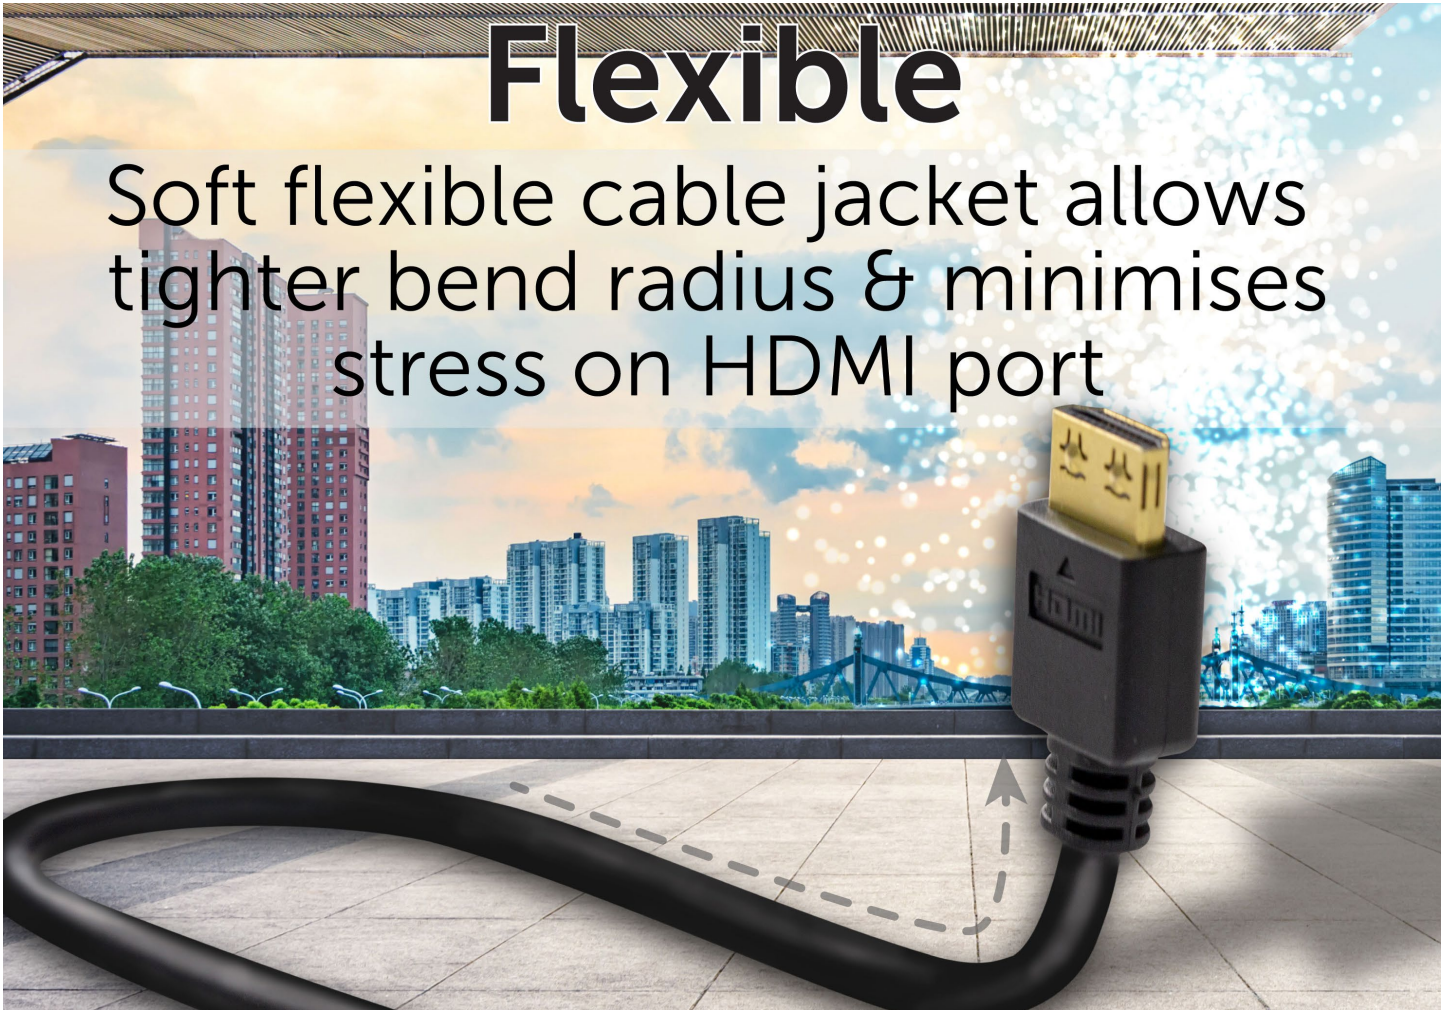

HDMI 2.0 HIGH-SPEED CABLE WITH ETHERNET

DESCRIPTION

The DYNAMIX Flexi-Lock HDMI 2.0 high-performance cables are specifically designed for the professional AV installer. These HDMI cables support a resolution up to 4K2K@60Hz. The soft flexible cable jacket allows a tighter bend radius & minimises stress on HDMI port. Connects Blu-ray players, Fire TV, Apple TV, PS4, PS3, Xbox one, Xbox 360, computers and other HDMI-enabled devices to TVs, displays, A/V receivers and more

FEATURES

- HDMI 2.0 High-Speed 18Gbps Cable
- High Resolution up to 4K@60Hz
- Supports Ethernet, CEC 2.0, 3D, ARC & 2x simultaneous video streams
- Soft, rubbery and pliable external jacket
- Robust slimline HDMI connectors with an excellent bend radius
- Self-locking HDMI connectors providing a reliable connection
- Gold plated connectors

SPECIFICATIONS

Transmission Speed	18 Gbps
Connector A	HDMI 2.0 Male
Connector B	HDMI 2.0 Male
Lengths Available	0.5m~20m
Audio	32 Audio Channels
Display	10/12bit colour depth
Colour	Black

Flexible

Soft flexible cable jacket allows tighter bend radius & minimises stress on HDMI port