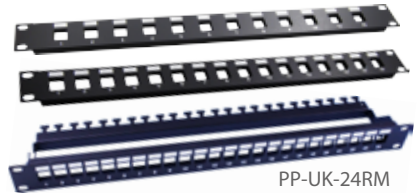

Wall Mount unit. Punch down ports support termination wiring

Cage Nuts

MODEL CODE	TYPE
CAGE-20B	20 Piece Pack, Black
CAGE-25S	25 Piece Bag, Silver
CAGEN100	100 Piece Bag, Black

3 piece Cage Nuts are used to mount equipment in square-holed 19-inch racks

Cat6 Shielded Patch Panel

MODEL CODE	PORTS
PP-C6S-24	24 Port

24 Port Cat6 shielded patch panel 19". T568A & T568B wiring. 1RU. 110 termination

Unloaded Patch Panel

MODEL CODE	PORTS
PP-UKS-16	16 Port

Keystone unloaded patch panel, shuttered with cable management. 1RU, black colour

Unloaded high density multimedia patch panels provide the ability to field configure panels using a variety of connector modules including Keystone Cat5e/6 jacks in addition to a wide range of Keystone multimedia modules

Unloaded Patch Panel

MODEL CODE	PORTS
PP-UK-12	12 Port
PP-UK-16	16 Port
PP-UK-24	24 Port
PP-UK-24RM	24 Port w/rear cable management bar

Unloaded Patch Panel Keystone inserts. 1RU, black colour

Requires slimline keystone jacks: FP-C5E-001, FP-C6-007, FP-C6-008, FP-C6-GREEN