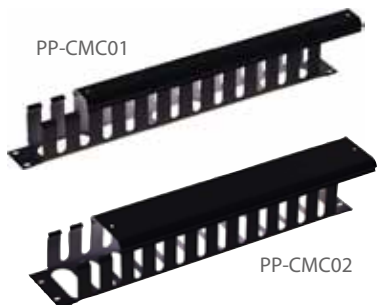

Cat6 Shielded Patch Panel

MODEL CODE	PORTS
PP-C6S-24	24 Port

24 Port Cat6 shielded patch panel 19". T568A & T568B wiring. 1RU. 110 termination

Unloaded Patch Panel

MODEL CODE	PORTS
PP-UKS-16	16 Port

Keystone unloaded patch panel, shuttered with cable management. 1RU, black colour

Unloaded high density multimedia patch panels provide the ability to field configure panels using a variety of connector modules including Keystone Cat5e/6 jacks in addition to a wide range of Keystone multimedia modules

Unloaded Patch Panel

MODEL CODE	PORTS
PP-UK-12	12 Port
PP-UK-16	16 Port
PP-UK-24	24 Port
PP-UK-24RM	24 Port w/rear cable management bar

Unloaded Patch Panel Keystone inserts. 1RU, black colour

Requires slimline keystone jacks: FP-C5E-001, FP-C6-007, FP-C6-008, FP-C6-GREEN

Finger Cable Management Bar

MODEL CODE	TYPE
PP-CMC01	1RU
PP-CMC02	2RU

Metal finger cable management bar, with protective cap. Black colour

19" Cable Management Bar

MODEL CODE	TYPE
PP-CM001	1RU, Plastic Management
PP-CM020	2RU, Plastic Management