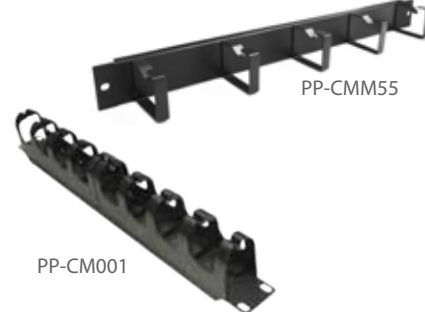

Unloaded Patch Panel

MODEL CODE	PORTS
PP-UK-12	12 Port
PP-UK-16	16 Port
PP-UK-24	24 Port
PP-UK-24RM	24 Port w/rear cable management bar

Unloaded Patch Panel Keystone inserts. 1RU, black colour

Requires slimline keystone jacks: FP-C5E-001, FP-C6-007, FP-C6-008, FP-C6-GREEN

Finger Cable Management Bar

MODEL CODE	TYPE
PP-CMC01	1RU
PP-CMC02	2RU

Metal finger cable management bar, with protective cap. Black colour

19" Cable Management Bar

MODEL CODE	TYPE
PP-CM001	1RU, Plastic Management
PP-CM020	2RU, Plastic Management

NEW PP-CMM55	1RU, Metal Management
NEW PP-CMM105	1RU, Metal Management

19" Rear Cable Support Bar

MODEL CODE
PP-CSB

The 19" rear cable management support bar accompanies any 19" rack patch panel to elevate & organise cabling