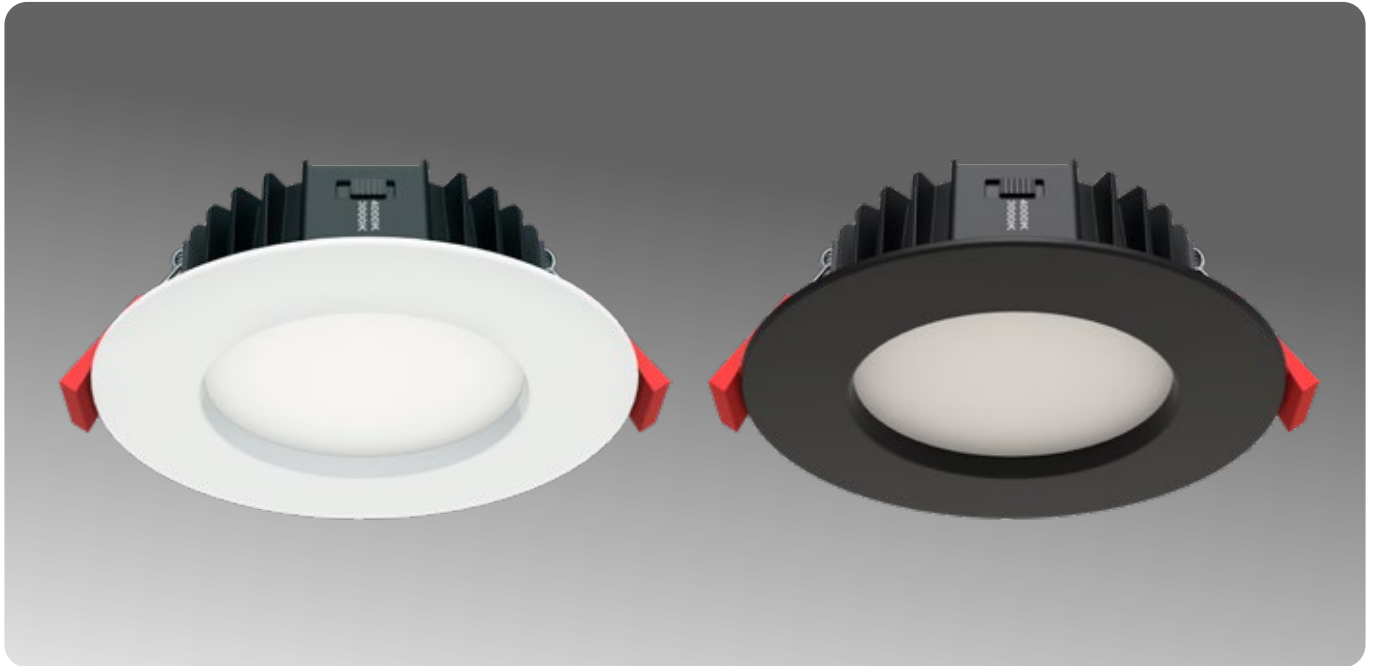

R772

LEDE

Recessed Fixed Downlight Kit LEDE Economy Select 3K/4K

SPECIFICATIONS

DIMENSIONS	D130 x H43mm
CUT OUT	Ø 100 - 120mm
COLOUR TEMP	Selectable 3000K Warm White or 4000K Natural White
LUMENS	White: 3000K Warm White 1100lm 4000K Natural White 1150lm Black: 3000K Warm White 950lm 4000K Natural White 1000lm
CRI	90
LIFESPAN	55,000 hours (L80 B20)
BEAM ANGLE	90°
MATERIAL	Aluminium, ADC12, PBT, PC
IP RATING	IP44
CLEARANCE	25mm recommended for optimum lifespan. 0mm required. Rear of fitting may abut structural members and building elements.
CLASSIFICATION	IC-F Rated
DRIVER	DX Series Under Insulation Dimmable TRIAC Driver Included (pre-wired) 300mA
APPLICATION	Residential / Commercial Interior
WARRANTY	5 Year Warranty

<1150
LUMENS

10
WATTS

AC
240V

UID™ Dimmable Under
Insulation Driver Included

select CCT

AVAILABLE IN

DESCRIPTION	CODE
White 3000K/4000K "Select" Dual Colour	R772 W34V3
Black 3000K/4000K "Select" Dual Colour	R772 B34V3