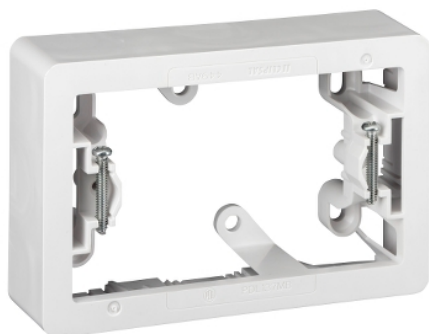

Product data sheet

Characteristics

PDL137MB-VW

Mounting block - PDL General Accessories - 1 gang - 34 mm

Main

Range of product	PDL General Accessories
Product or component type	Mounting block
Colour tint	White
Quantity per set	Set of 10
Type of packing	Box

Complementary

Material	HIPS (high impact polystyrene)
Surface finish	Glossy
Installation direction	Vertical Horizontal/vertical
Device mounting	Surface
Height	82 mm
Width	125 mm
Depth	34 mm external:
Fixing center	84 mm
Cable entry	12 x 20 mm knock-outs Ø 20 mm 12 x 25 mm knock-outs Ø 25 mm cable entry 12 knock-out cable entries