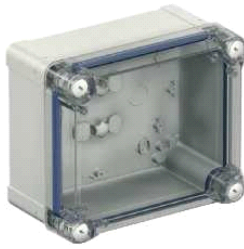

# NSYTBS241910HT

ABS box IP66 IK07 RAL7035 Int.H275W225D80  
Ext.H291W241D88 Transp.cover H20

## Main

Range	Thalassa
Product name	Thalassa TBS
Device application	Multi-purpose
Product or component type	Industrial box
Height	241 mm
Width	194 mm
Depth	107 mm
Internal height	225 mm
Internal width	175 mm
Internal depth	100 mm
Enclosure mounting	Wall mounted
Device composition	1 x body 1 x cover 4 x cover screw
Body type	One piece moulded
Type of front cover	High transparent cover
Cover fixing	Plastic screws
Lock type	Outside sealed area : flat screwdriver captive screw
Removable parts	Cover, by captive screws

## Complementary

Material	ABS
Colour	Grey ( RAL 7035 ) Transparent
Standards	IEC 62208
Product certifications	DEMKO SEMKO TÜV
Electrical insulation class	Class II
IP degree of protection	IP66 conforming to NEMA 4.4X
IK degree of protection	IK07 conforming to IEC 62262
Fire resistance	650 °C conforming to IEC 60695-2-11
Ambient air temperature for storage	-15...40 °C
Ambient air temperature for operation	-25...60 °C