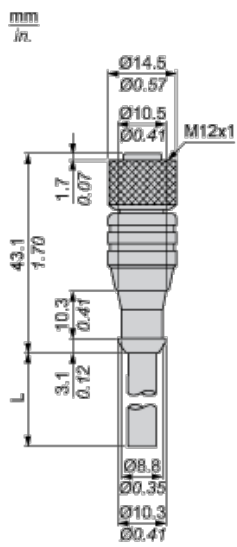

L : Length of cable

Connections and Schemes

Connector

BN : Brown

BK : Black

BU : Blue

WH : White