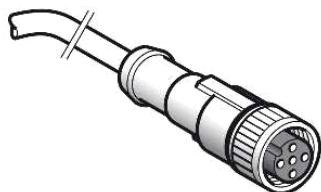

## XZCP1141L5

pre-wired connectors XZ - straight female - M12 - 4 pins - cable PUR 5m

### Main

Accessory / separate part category	Cabling accessory
Accessory / separate part type	Pre-wired connectors
Series name	General purpose

### Complementary

Electrical connection	Straight female connector, connector type: M12 4 pins
Cable connector fixing	Interlocked Screw-on
Collar material	Metal
Status LED	Without
Cable length	5 m
Cable outer diameter	5.2 mm
Cable composition	4 x 0.34 mm <sup>2</sup>
Wire insulation material	PUR
[Ue] rated operational voltage	250 V AC 300 V DC
[In] rated current	4 A
Contact resistance	<= 5000 μOhm
Insulating resistance	>= 1 GΩ
Product weight	0.19 kg