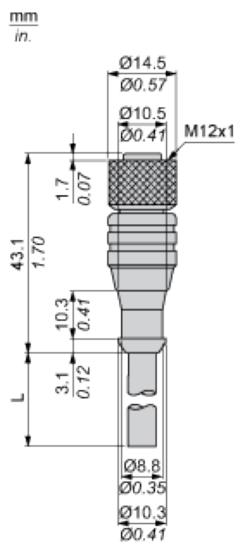

L : Length of cable

Connections and Schemes

Connector

BN : Brown

BK : Black

BU : Blue

WH : White