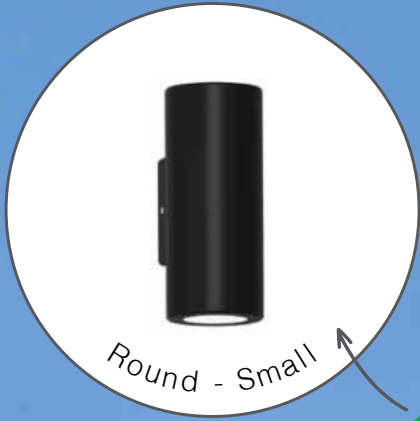

Byron

Up/Down Wall Light

Round - Small

Round - Large

Round - Medium

IK08

Suitable for coastal installations

2 GU10 Lamps required

Size:	Round - Small	Round - Large	Round - Medium
Product Code:	LUS2004-BLK	LUS2204-BLK	L1092UD
Colour:	Black		Stainless Steel
Dimensions (mm):	186H x 76Ø x 99D	215H x 90Ø x 113D	195H x 102Ø
Driver:	Driver Not Required		
Fixing Area (mm):	100H x 65W		80L x 80W x 22H
Lamp Type::	2 x GU10 10W max (Not Included)		2 x GU10 35W max (Not Included)
Material:	UV resistant, anti-corrosion ABS + PC body and diffuser		304 stainless steel & clear glass lens
Mounting Type:	Surface Mounted		
Technology:	Replaceable LED		