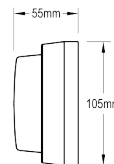

3000°K | WARM WHITE

12W Model: YBH12W3K
 Lumen output: **1030lm**

Available in White & Black

4000°K | COOL WHITE

12W Model: YBH12W4K
 Lumen output: **1050lm**

Available in White & Black

LED Life
 30,000hr

120°
 BEAM