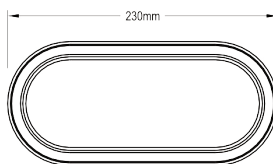

3000°K | WARM WHITE

12W Model: YBH12W3K
 Lumen output: **1030lm**

Available in White & Black

4000°K | COOL WHITE

12W Model: YBH12W4K
 Lumen output: **1050lm**

Available in White & Black

LED Life
 30,000hr

120°
 BEAM