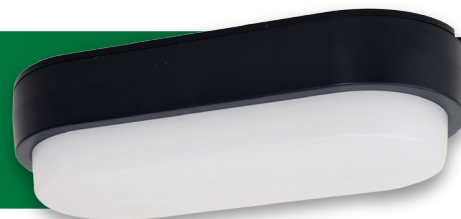

PLAIN "YBH" OPTIONS ALSO AVAILABLE.

FOR FULL PRODUCT INFORMATION AND PRICING, CONTACT YOUR PREFERRED SUPPLIER TODAY.

*White options also available.

50+ YEARS IN BUSINESS

Phone: (09) 818 6039
www.eurotechlighting.co.nz
info@eurotechlighting.co.nz