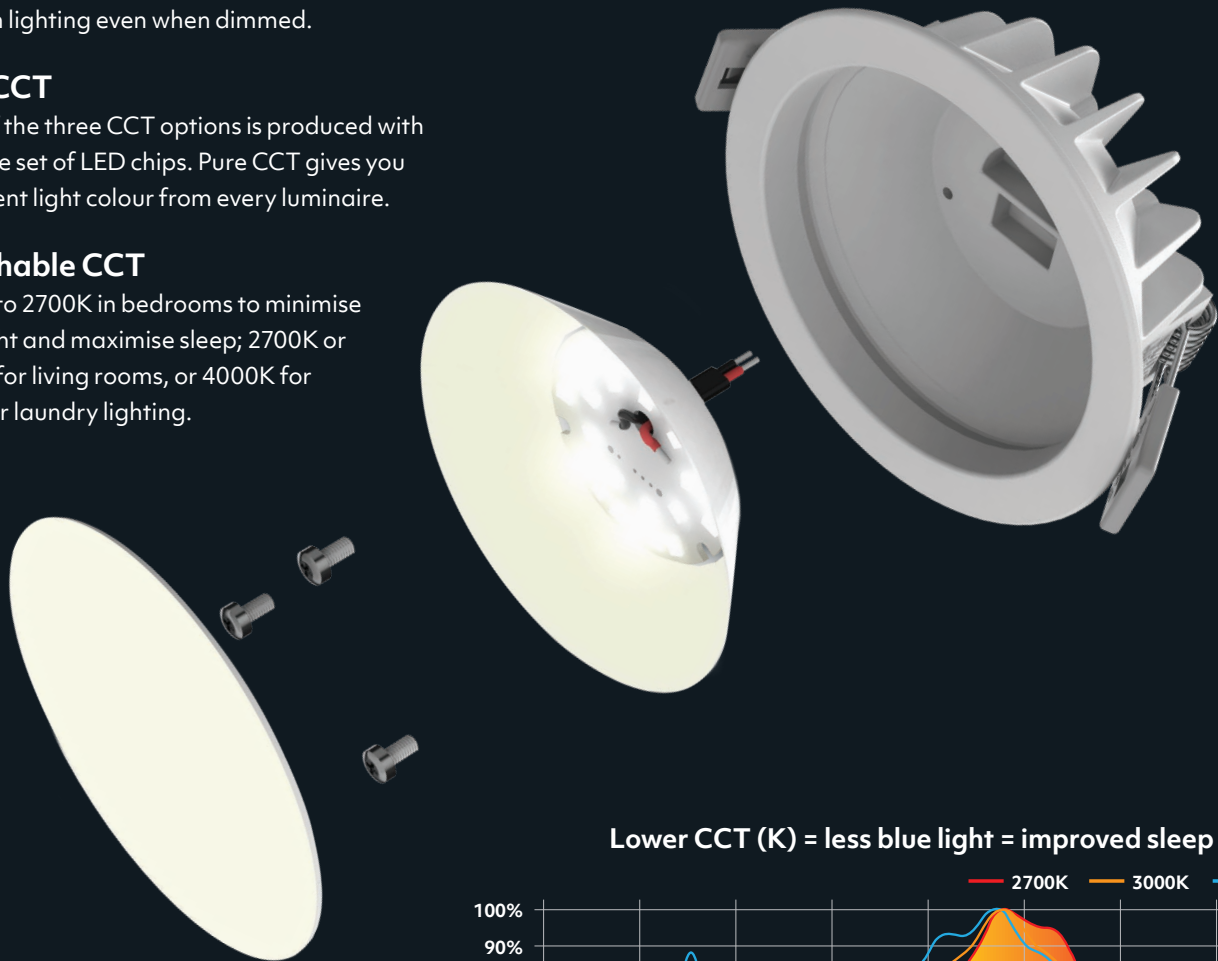

## Convex Diffusion

The sLED DOME with pure convex diffusion delivers quality, uniform lighting even when dimmed.

## Pure CCT

Each of the three CCT options is produced with a unique set of LED chips. Pure CCT gives you consistent light colour from every luminaire.

## Switchable CCT

Switch to 2700K in bedrooms to minimise blue light and maximise sleep; 2700K or 3000K for living rooms, or 4000K for office or laundry lighting.

Switch Lighting drivers are specifically designed to operate reliably under insulation. They incorporate large terminals and an earth loop terminal for quick and easy installation.

Lower CCT (K) = less blue light = improved sleep