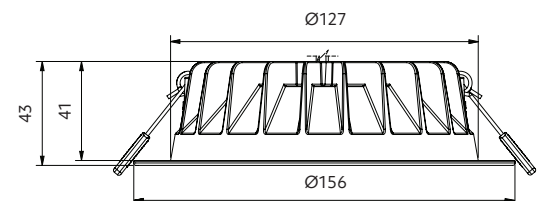

## Specifications

	SLED515F-W1S1P	SLED515F-W1SDP	SLED515F-W140P
Type	Wide angle downlight	Wide angle downlight	Wide angle downlight
Beam angle	110°	110°	110°
Colour temp	2700K, 3000K, 4000K Switchable	3000-2000K Sunset Dimming	4000K <b>HIGH POWER</b>
Trim colour	textured white textured black	textured white textured black	textured white textured black
Dimming	Yes	Yes	Yes
Dimensions	Ø156mm x 43mm	Ø156mm x 43mm	Ø156mm x 43mm
Cut-out	127-140mm	127-140mm	127-140mm
Min hole depth	>45mm	>45mm	>45mm
Driver (included)	SL302D	SL302D	SLPA-500A-D0-B <b>HIGH POWER</b>
Driver current	300mA	300mA	500mA
Driver covered	Yes	Yes	No
LED power	10.2W	10.2W	17.4W
System power	12.2W	12.2W	20.6W
Forward voltage	34V <sub>f</sub>	34V <sub>f</sub>	34V <sub>f</sub>
Efficacy	90 lm/W	90 lm/W	97 lm/W
PF	0.98	0.98	0.98
CRI	90	90	90
Delivered lumens*	2700K - 1060 lm 3000K - 1100 lm 4000K - 1140 lm	1100 lm	2000 lm
IP rating	IP65 front	IP65 front	IP65 front
Classification	IC-F / IC-4	IC-F / IC-4	IC-F / IC-4
Expected life (L70)	Up to 60,000 hrs	Up to 60,000 hrs	Up to 60,000 hrs
HCB & SCB	0mm	0mm	0mm

### Dimensions

Cut-out 127-140mm