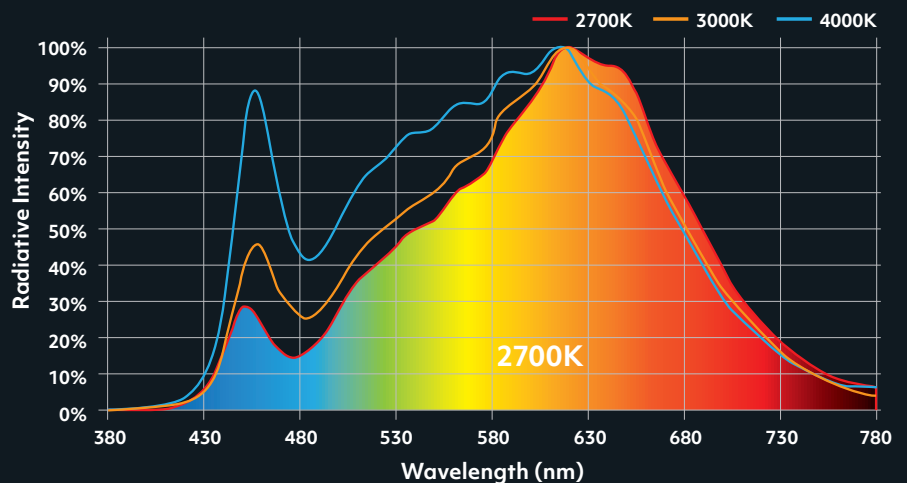

Switch Lighting drivers are specifically designed to operate reliably under insulation. They incorporate large terminals and an earth loop terminal for quick and easy installation.

Lower CCT (K) = less blue light = improved sleep