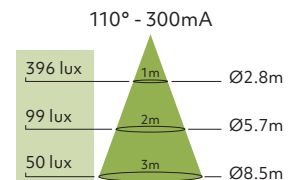

Specifications

	SLED515F-W1S1P	SLED515F-W1SDP	SLED515F-W140P
Type	Wide angle downlight	Wide angle downlight	Wide angle downlight
Beam angle	110°	110°	110°
Colour temp	2700K, 3000K, 4000K Switchable	3000-2000K Sunset Dimming	4000K HIGH POWER
Trim colour	textured white textured black	textured white textured black	textured white textured black
Dimming	Yes	Yes	Yes
Dimensions	Ø156mm x 43mm	Ø156mm x 43mm	Ø156mm x 43mm
Cut-out	127-140mm	127-140mm	127-140mm
Min hole depth	>45mm	>45mm	>45mm
Driver (included)	SL302D	SL302D	SLPA-500A-D0-B HIGH POWER
Driver current	300mA	300mA	500mA
Driver covered	Yes	Yes	No
LED power	10.2W	10.2W	17.4W
System power	12.2W	12.2W	20.6W
Forward voltage	34V_f	34V_f	34V_f
Efficacy	90 lm/W	90 lm/W	97 lm/W
PF	0.98	0.98	0.98
CRI	90	90	90
Delivered lumens*	2700K - 1060 lm 3000K - 1100 lm 4000K - 1140 lm	1100 lm	2000 lm
IP rating	IP65 front	IP65 front	IP65 front
Classification	IC-F / IC-4	IC-F / IC-4	IC-F / IC-4
Expected life (L70)	Up to 60,000 hrs	Up to 60,000 hrs	Up to 60,000 hrs
HCB & SCB	0mm	0mm	0mm

*Please note: lumens are for the white version. Lumens for the black are reduced.

SLED515F

Light levels

Example: 3000K

Dimensions

Cut-out 127-140mm

how to specify SLED DOME

e.g. code = SLED515F-W1S1P-TW

Model	Beam	Selectable CCT	Pure Colour	Trim Colour	Market
SLED515F = Fixed Ø156mm	W1 = 110° convex	S1 = 2700K | 3000K | 4000K 40 = 4000K SD = 3000K - 2000K	P = 90CRI	TW = Textured white TB = Textured black	1 = NZ 1 = Aust 2 = UK 3 = EU

IP65
FRONT

Warranty
5 years

L70 (60,000h)

PURE COLOUR
HIGH CRI DOWNLIGHTS